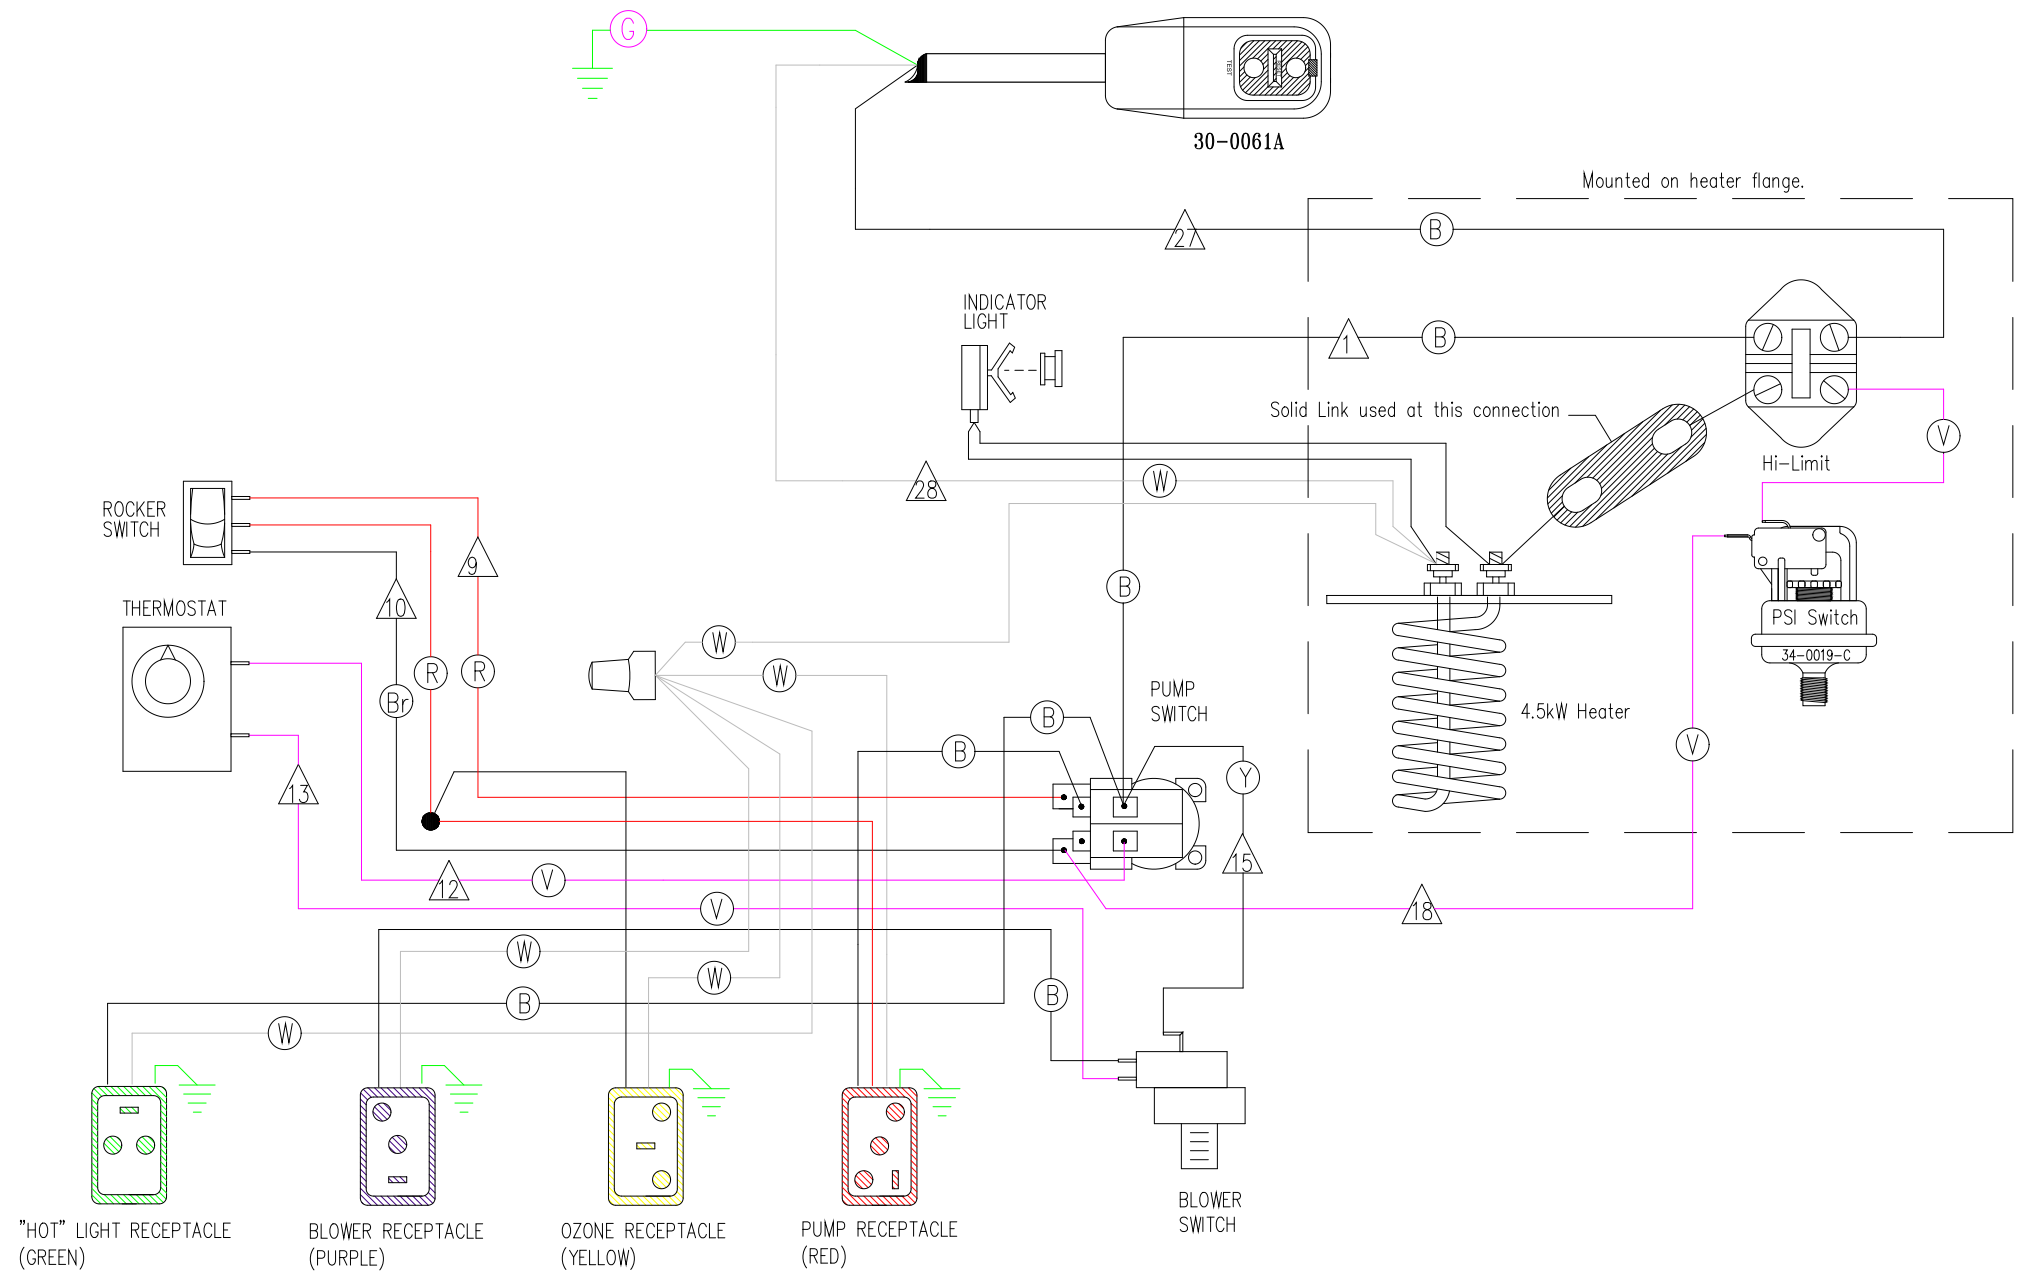

15 AMP CORD-END GFCI

"HOT" LIGHT RECEPTACLE (GREEN)

BLOWER RECEPTACLE (PURPLE)

OZONE RECEPTACLE (YELLOW)

PUMP RECEPTACLE (RED)

BLOWER SWITCH

**HYDRO-QUIP**  
CORONA, CA (909) 273-7575

Manufacture Notes:

Dwg. No.  
**101TG-BDEKQY7**

Drawn  
LSL  
Date  
02.04.05

Rev  
1

Diagram No. **942**

Wire Color Code	
B - Black	G - Green
Br - Brown	Bl - Blue
R - Red	V - Violet
O - Orange	W - White
Y - Yellow	